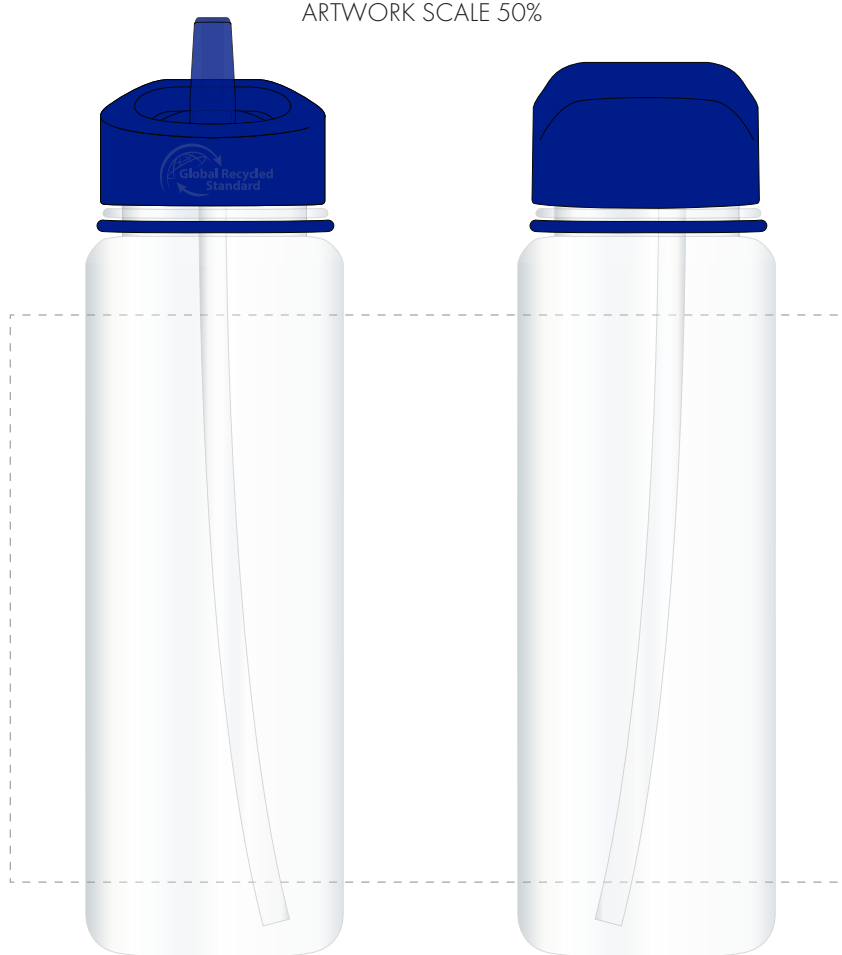

Your Ref:  
Our Ref:Quantity:  
Version: 1Product Code: MG8605  
Product Colour: BLUE**PRINTING CONCERNS:****PRODUCT INFO: LOGO MAY NOT LINE UP TO SIPPER**

- Logos will be directly opposite
- Logos will NOT be directly opposite

We stock this item in the following colours

**PANTONE REFERENCE(S)**

-  Full colour printing

ARTWORK SCALE 50%

Product Image for visualisation  
- colours may vary

The dashed line is to demonstrate print area and will not appear on your printed item